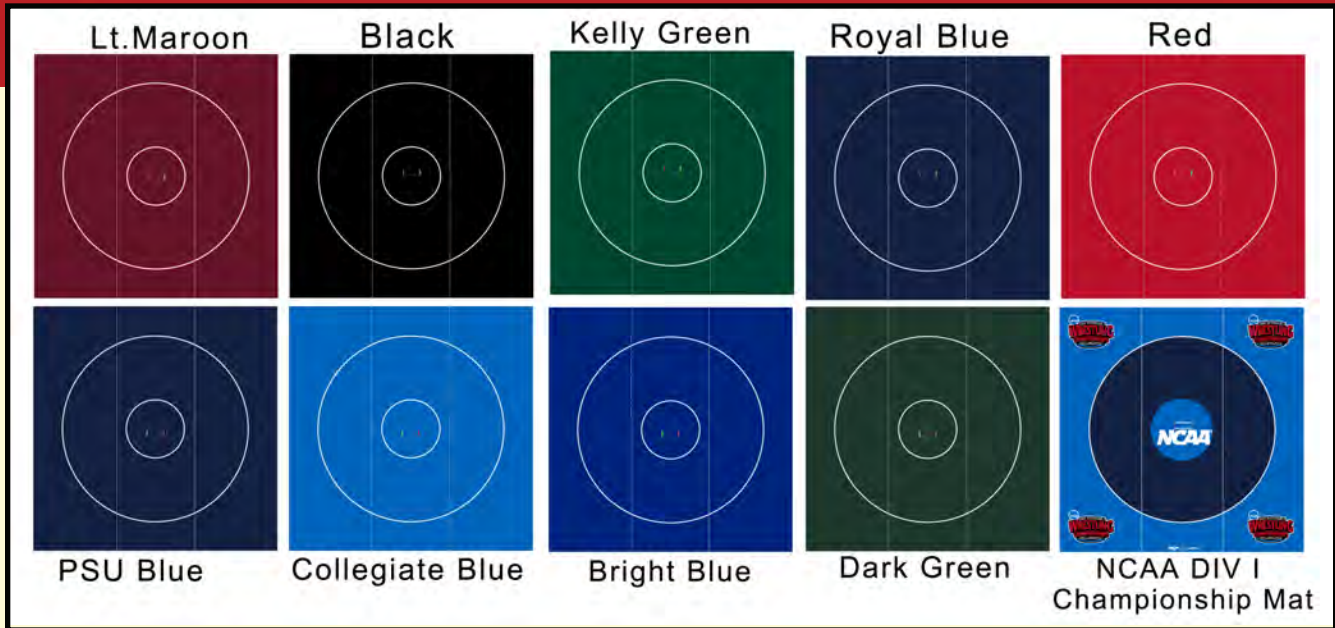

2012 NCAA® CHAMPIONSHIP MAT SALE EVENT!

Select your mat from above... then choose to customize your mat with logos or lettering.

NCAA® Championship Mats Include:

- 42' x 42' x 1.25" Resilite Classic 2-Sided Mat
- Standard Competition Markings
- 3-year Outstanding Warranty!
- Tubes / Straps / Custom Repair Kit